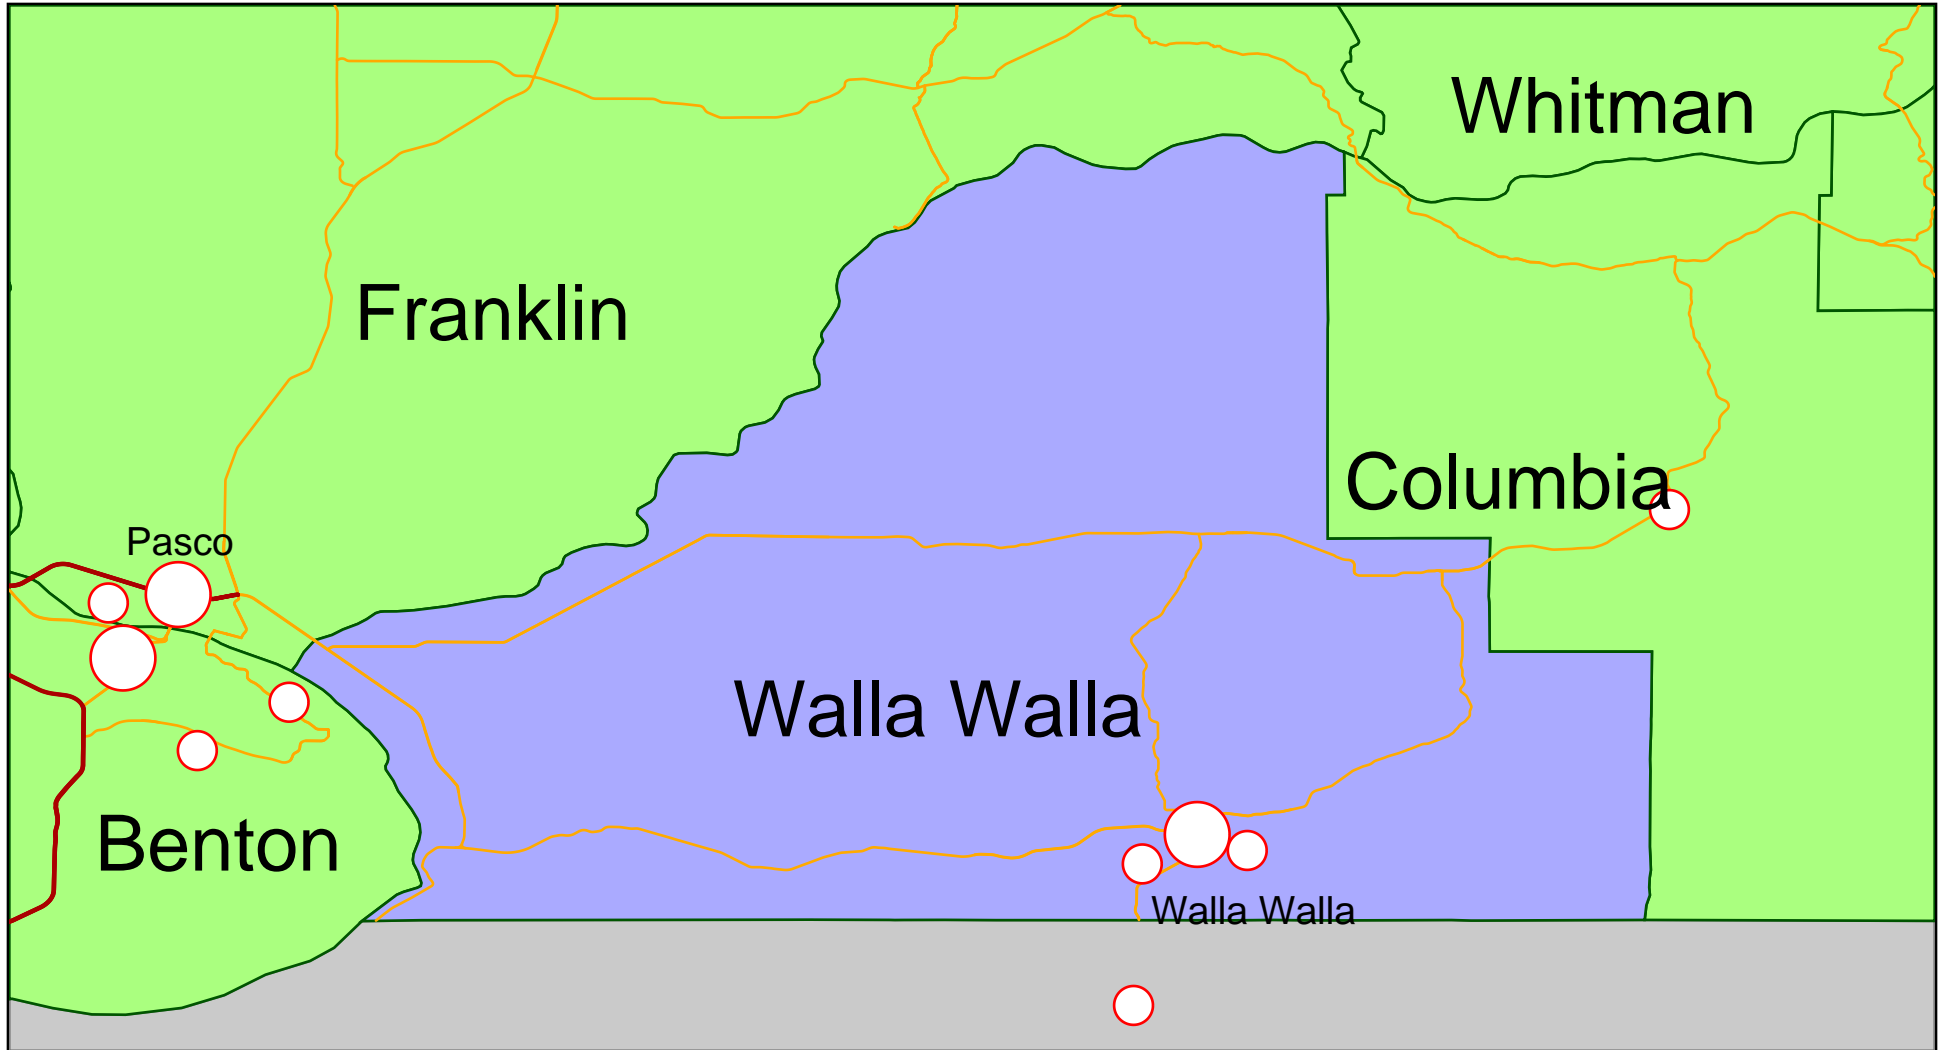

Walla Walla County And Surrounding Counties

State of Washington

County Data			
AREA	STATE	COUNTY	NAME
0.666	53	075	Whitman
0.384	53	021	Franklin
0.532	53	005	Benton
0.218	53	023	Garfield
0.264	53	013	Columbia
0.392	53	071	Walla Walla